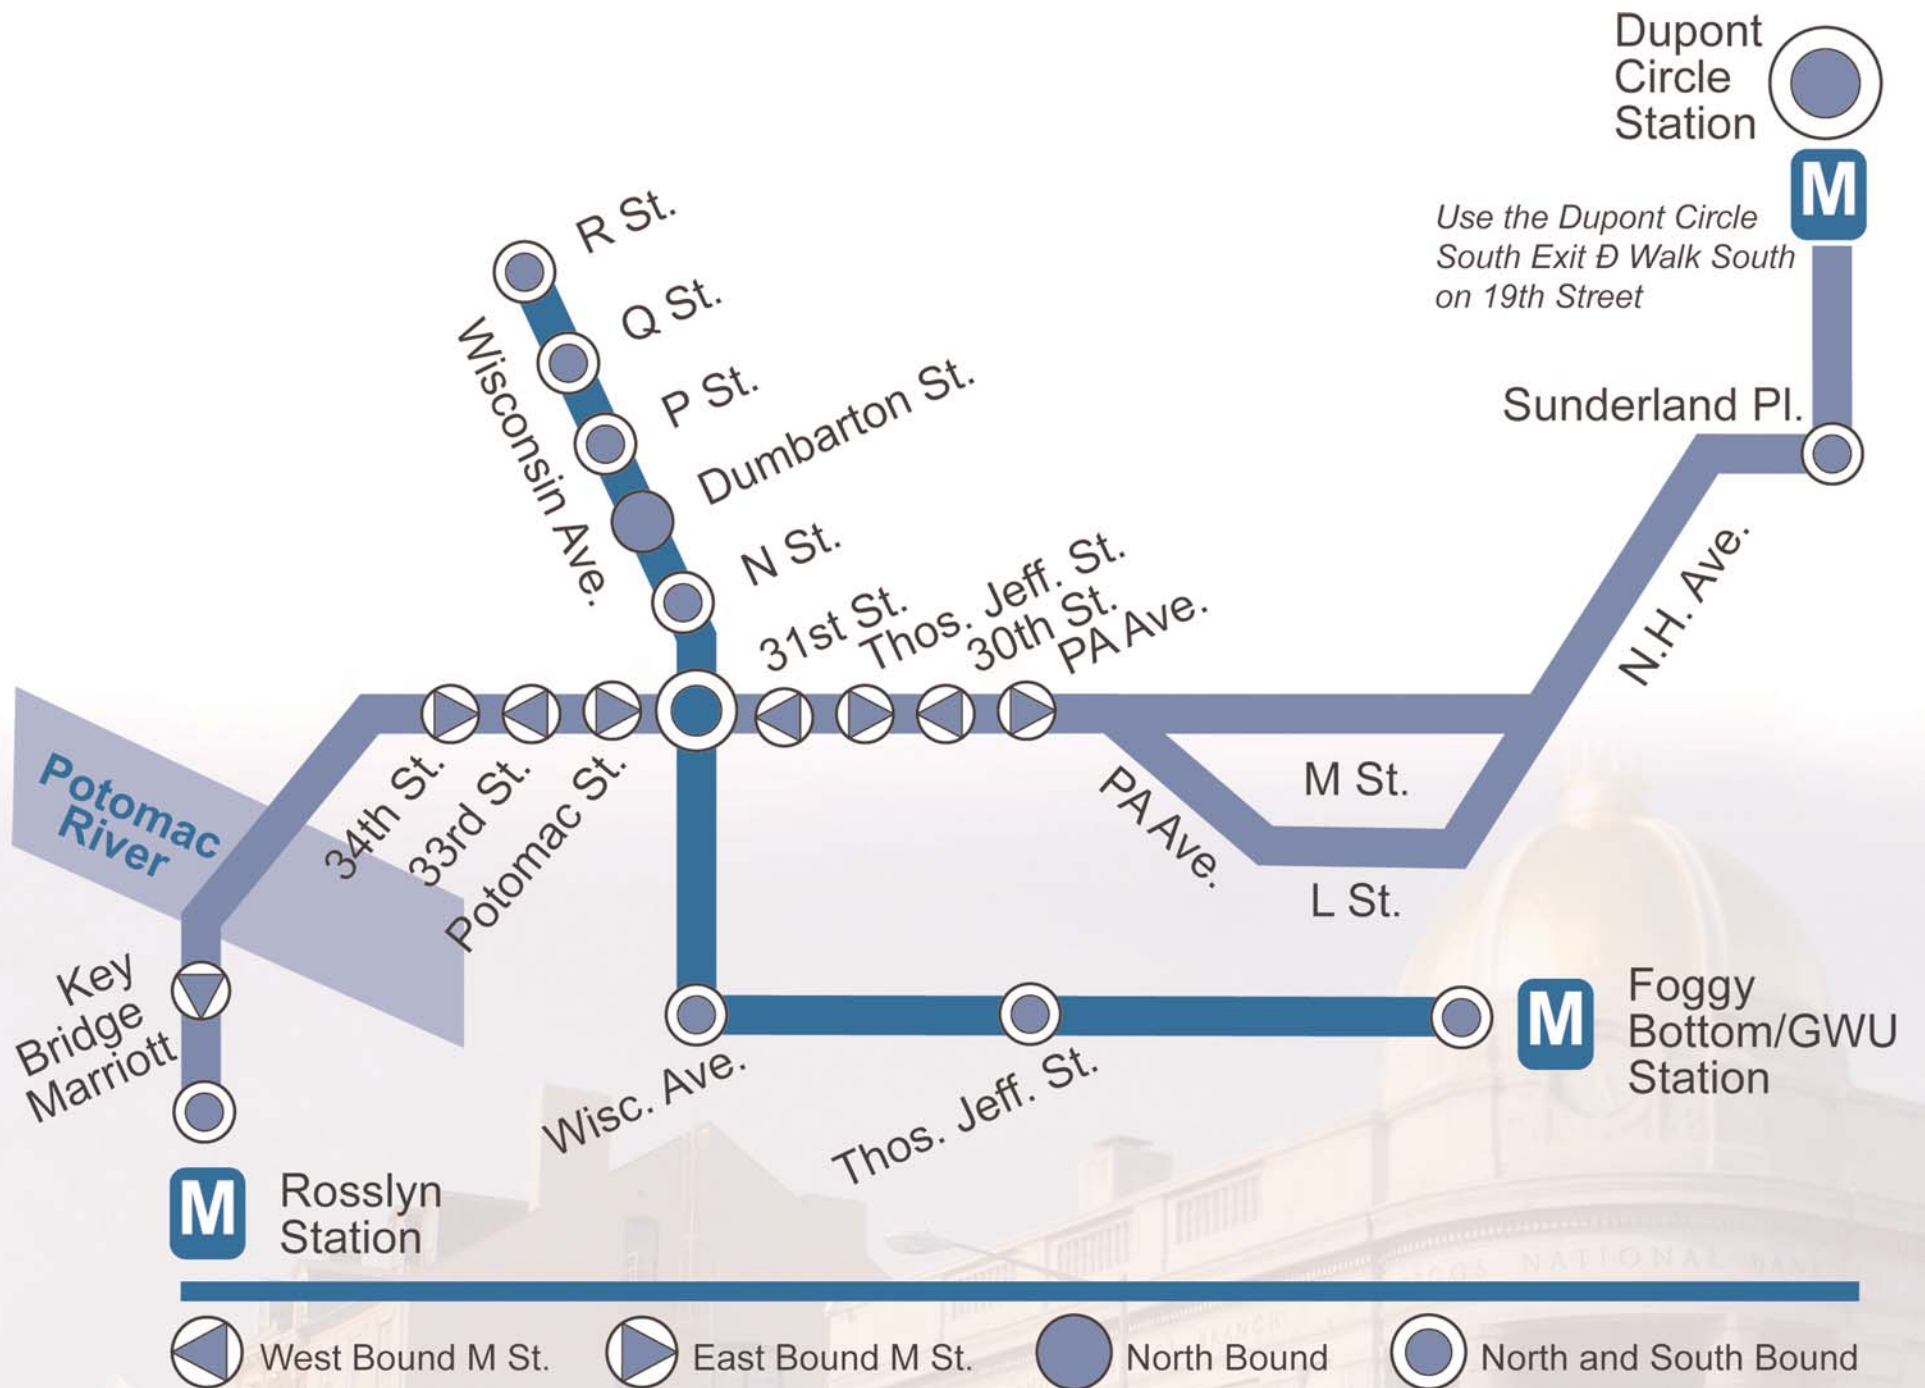

The Georgetown Metro Connection

“The Blue Bus”

Georgetown’s only Express Bus Service

Fast and Convenient

Picks up Every 10 Minutes!!!

\$30 Monthly Pass
\$1.50 Fare
35¢ with metro transfer
25¢ for seniors and ADA

Mon - Thurs 7am to 12 am; Fri 7am to 2am; Sat 8am to 2am; Sun 8am to 12 am

Georgetown BID